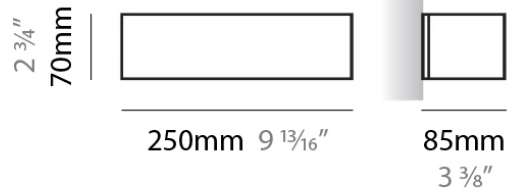

TOY SURFACE

D83138

GENERAL

Series: Toy
Brand: Panzeri
Division: Design
Mounting Type: Surface
Mounting Location: Wall
Subcategory: Ambient

PHYSICAL

Shape: Rectangle
Length (mm): 250
Length (in): 9 7/8
Height (mm): 70
Height (in): 2 3/4
Extension (mm): 85
Extension (in): 3 1/4
Light Distribution: Direct / Indirect
Weight (kg): 0.9
Weight (lbs): 2
Diffuser: Frost White Glass
Fixture Finish: SST
Fixture Material: Metal

ELECTRICAL

Number of Lamps: 1
Lamp Type: CFL
Bulb Included: Bulb Not Included
Total Output Wattage (W): 26
Max. Wattage Per Lamp (W): 26
Lamp Base: GX24-q3
Driver Included: Yes
Driver Type: Ballast - 120Vac - Non-dimming
Input Voltage (V): 120

LED

OPTICAL

RATINGS AND CERTIFICATIONS

Certified By: CSA Certified to UL and CSA Standards
IP rating: IP40