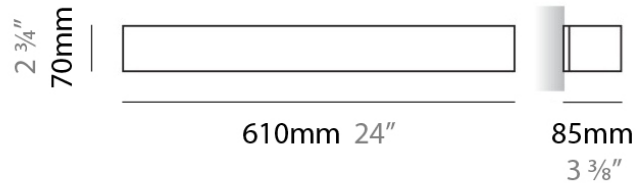

PROJECT
TYPE
NOTES
QUANTITY
DATE

TOY SURFACE

D83142

GENERAL

Series: Toy
Brand: Panzeri
Division: Design
Mounting Type: Surface
Mounting Location: Wall
Subcategory: Ambient

PHYSICAL

Shape: Rectangle
Length (mm): 610
Length (in): 24
Height (mm): 70
Height (in): 2 3/4
Extension (mm): 85
Extension (in): 3 3/8
Light Distribution: Direct / Indirect
Weight (kg): 2.7
Weight (lbs): 6
Diffuser: Frost White Glass
Fixture Finish: SST
Fixture Material: Metal

ELECTRICAL

Number of Lamps: 1
Lamp Type: LED Retrofit / CFL
Bulb Included: Bulb Not Included
Total Output Wattage (W): 30 / 55
Max. Wattage Per Lamp (W): 30 / 55
Lamp Base: GX24-q3
Driver Included: Yes
Driver Type: Ballast - 120Vac - Non-dimming
Input Voltage (V): 120

LED

OPTICAL

RATINGS AND CERTIFICATIONS

Certified By: CSA Certified to UL and CSA Standards
IP rating: IP40